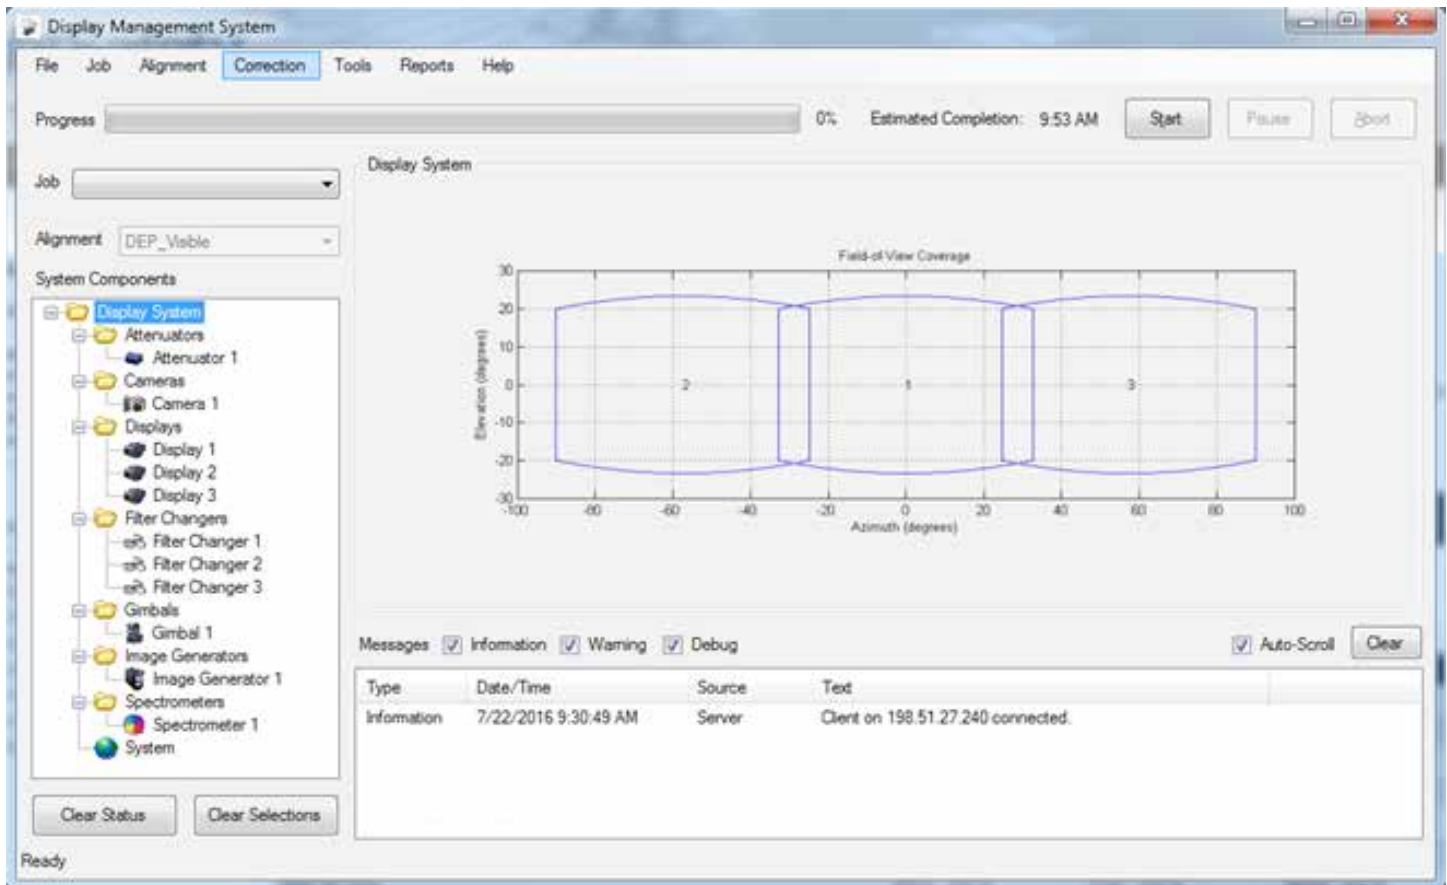

FlightSafety Display Management System – Specifications

- Geometric alignment within 30 arc-minutes from design eye point
- Blend alignment within 6 arc-minutes
- Color balance within 0.075 (u', v') Pythagorean distance channel-to-channel
- Luminance balance within 5 percent channel-to-channel
- Daily image maintenance within 6 minutes per channel